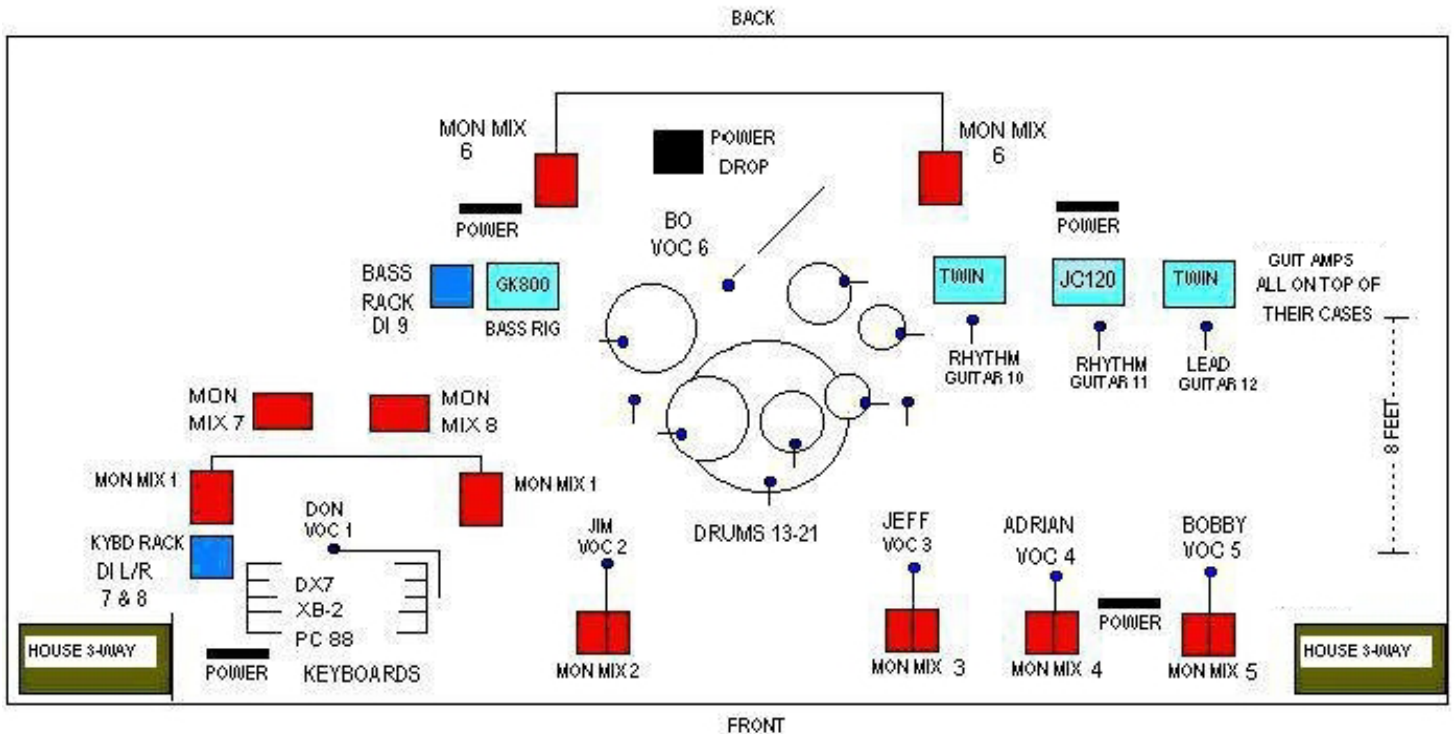

4 – Guitar amplifiers;

4 – Guitars;

1 – Bass amplifier;

1 – Bass guitar;

3 – Keyboards;

1 – 6 piece standard drum kit.

## STAGE PLOT

\* See complete rider for detailed info.